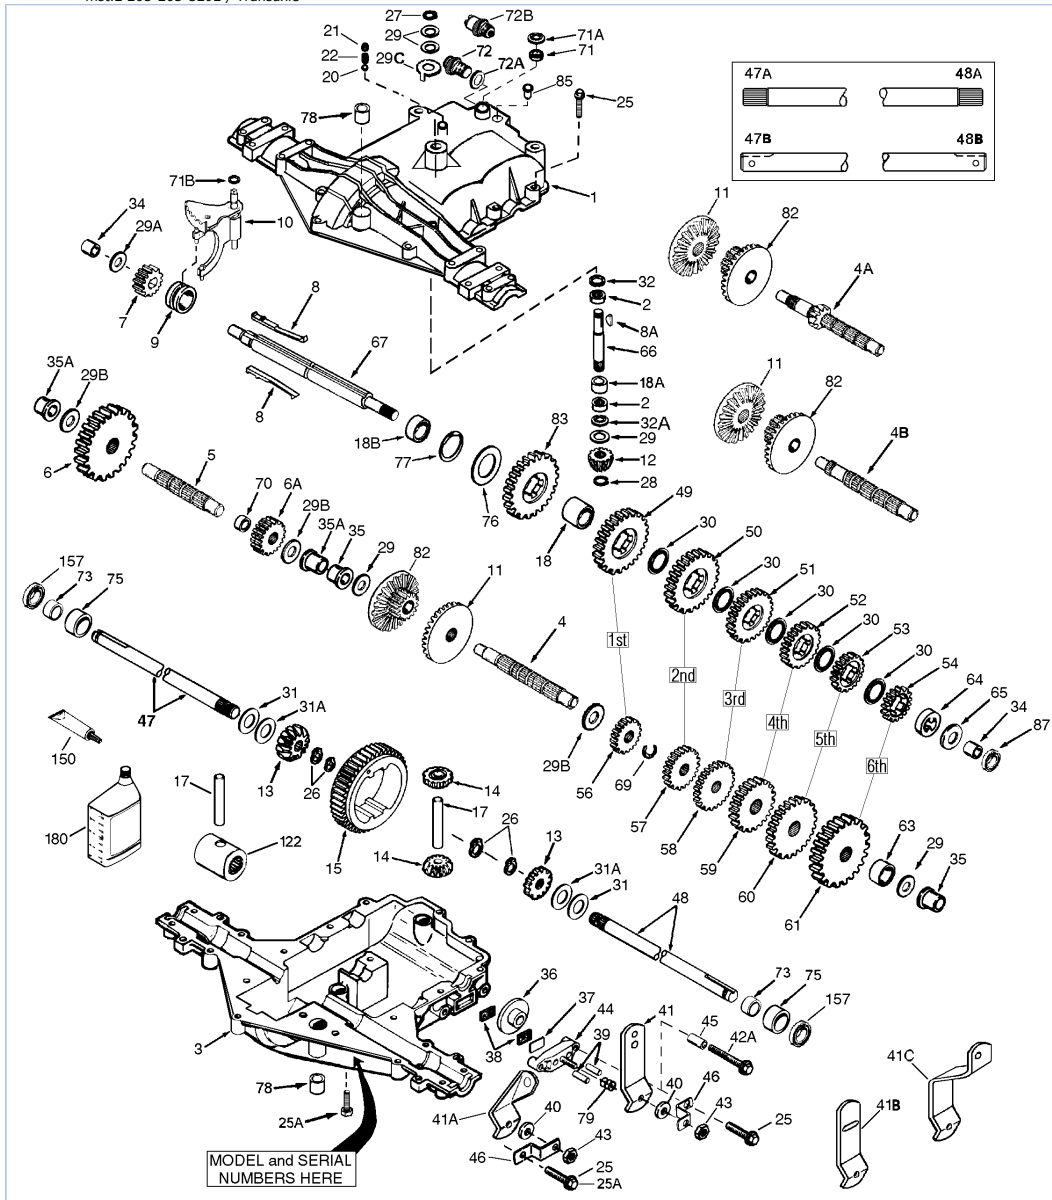

mst.2 205-205-529E / Transaxle

Part List

mst.2 205-205-529E / Transaxle

REF #	ITEM #	DESCRIPTION	QTY	REMARK
1	772148	Transaxle Cover	1	
2	780086A	Needle Bearing 5/8"	2	
3	770128	Transaxle Case	1	
4B	776406	Countershaft	1	
5	776409	Output Shaft	1	
6	778364	Spur Gear (38 teeth)	1	
6A	778369	Spur Gear (15 teeth)	1	
7	778330	Spur Gear (11 teeth)	1	
8	792180	Shift Key	2	
9	784352	Shift Collar	1	
10	784378	Shift Rod & Fork	1	
11	778334	Bevel Gear (30 teeth)	1	
12	778309	Input Bevel Pinion (13 teeth)	1	
13	778368	Bevel Gear (13 teeth) (Incl. 14)	2	
14	778368	Bevel Pinion (13 teeth) (Incl. 13)	2	
15	778370	Ring Gear (43 teeth)	1	
17	786188	Drive Pin	1	
18	786102	Spacer 1.130	1	
20	792077A	Ball 5/16" dia	1	
21	792211	Cap Screw 3/8-16 x 3/8"	1	
22	792079	Spring	1	
25	792073A	Screw 1/4-20 x 1-1/4"	17	
25A	792177	Screw 1/4-20 x 1-3/8"	2	
26	792125	Retaining Ring (pkg of 2)	4	
27	792035	Retaining Ring	1	
28	788040	Retaining Ring	1	
29	780072	Thrust Washer .627 ID	5	
29A	780160	Thrust Washer .563 ID	1	
29B	780051	Thrust Washer .762 ID	2	
30	780108	Cup Washer 1.127 ID	4	
31	780001	Washer (.056 wide) (USE AS NEEDED)	2	
31A	780195	Flat Washer (.062 wide)	2	
32	788083	Oil Seal 5/8"	1	
34	780194	Bushing 9/16"	2	
35	780193	Flanged Bushing 5/8" ID	2	
35A	780197	Flanged Bushing 3/4"	2	
36	790075	Brake Disk	1	
37	790007	Brake Pad Plate	1	
38	799021	Brake Pad (pkg of 2)	2	
39	786026	Dowel Pin	2	
40	792076A	Flat Washer .312 ID	1	
41	790008A	Brake Lever	1	
42	792073A	Screw 1/4-20 x 1-1/4"	2	
43	792075	Locknut 5/16-24	1	
44	790025	Brake Pad Holder	1	
46	786086	Brake Lever Bracket	1	
47B	774895	Axle (11-1/4" long)	1	
48B	774896	Axle (15-7/8" long)	1	
49	778356	Spur Gear (29 teeth)	1	
50	778354	Spur Gear (23 teeth)	1	
51	778313	Spur Gear (19 teeth)	1	
52	778350	Spur Gear (16 teeth)	1	
53	778346	Spur Gear (15 teeth)	1	
56	778355	Spur Gear (11 teeth)	1	
57	778353	Spur Gear (17 teeth)	1	
58	778351	Spur Gear (21 teeth)	1	
59	778349	Spur Gear (24 teeth)	1	
60	778345	Spur Gear (25 teeth)	1	
63	786071	Countershaft Spacer 1-1/8" x 3/8"	1	
64	786072	Brake Shaft Spacer 1-3/8" x 3/8"	1	
65	780189	Flat Washer .563 ID	1	
66	776422	Input Shaft	1	
67	776396	Shifter & Brake Shaft	1	
69	792170	Retaining Ring	1	
70	786187	Spacer .890	1	
71B	788092	"O" Ring .426 ID	1	
72	786182	Neutral Start Switch	1	
73	780140	Needle Bearing	2	
75	786084	Bearing Sleeve	2	
76	780090	Flat Washer 1.128 ID	1	
77	788078A	Inverted Retaining Ring	1	